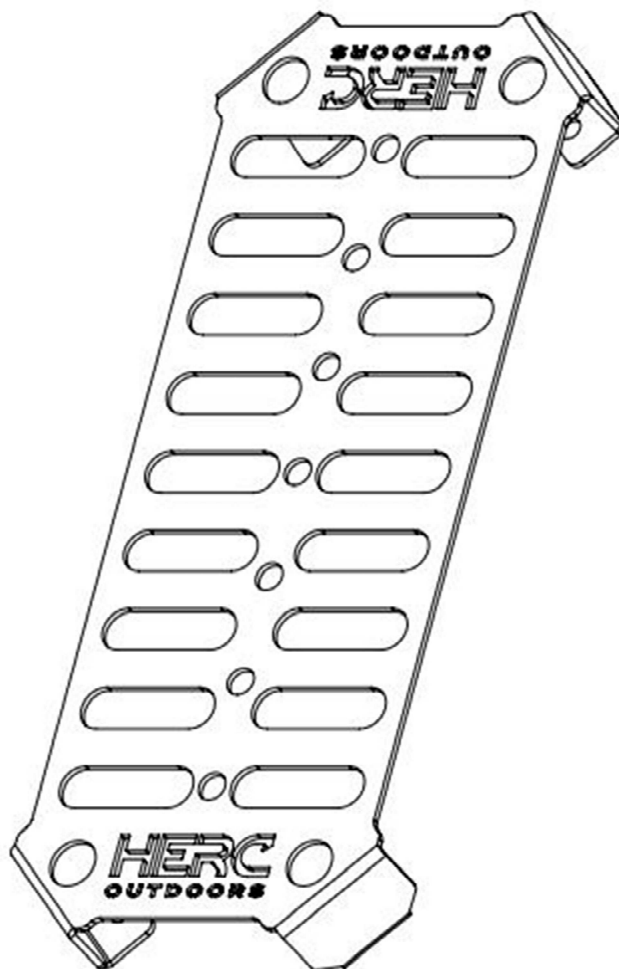

ITEM	PART#	QTY.	DESCRIPTION
1	4051-1	1	Molle Panel 11 x 4.5
2	HDW2232	4	Self drilling and tapping screw

11 x 4.5 MOLLE PANEL
PART# 4051HO

Find a nice secure location you want the Molle Panel at and use the 4 self drilling and tapping screws to hold in place, one screw in each corner.